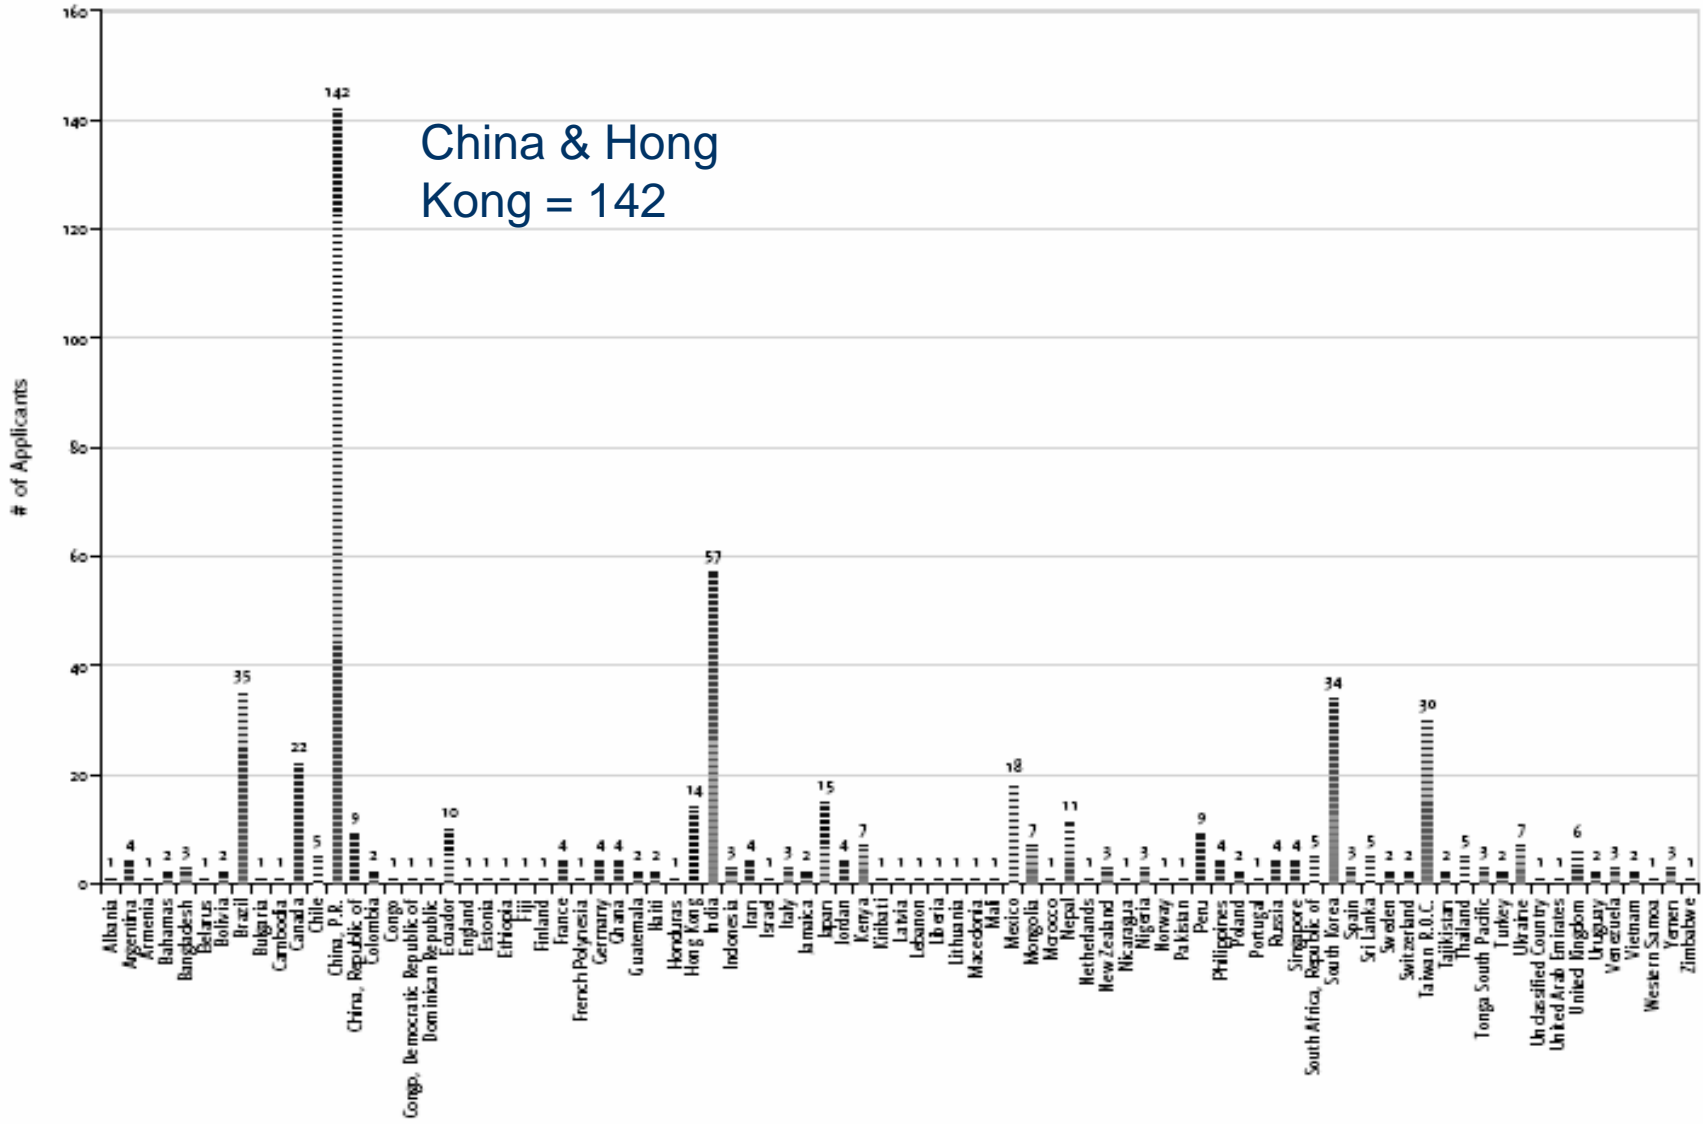

2006-2007 International Applicants by Country